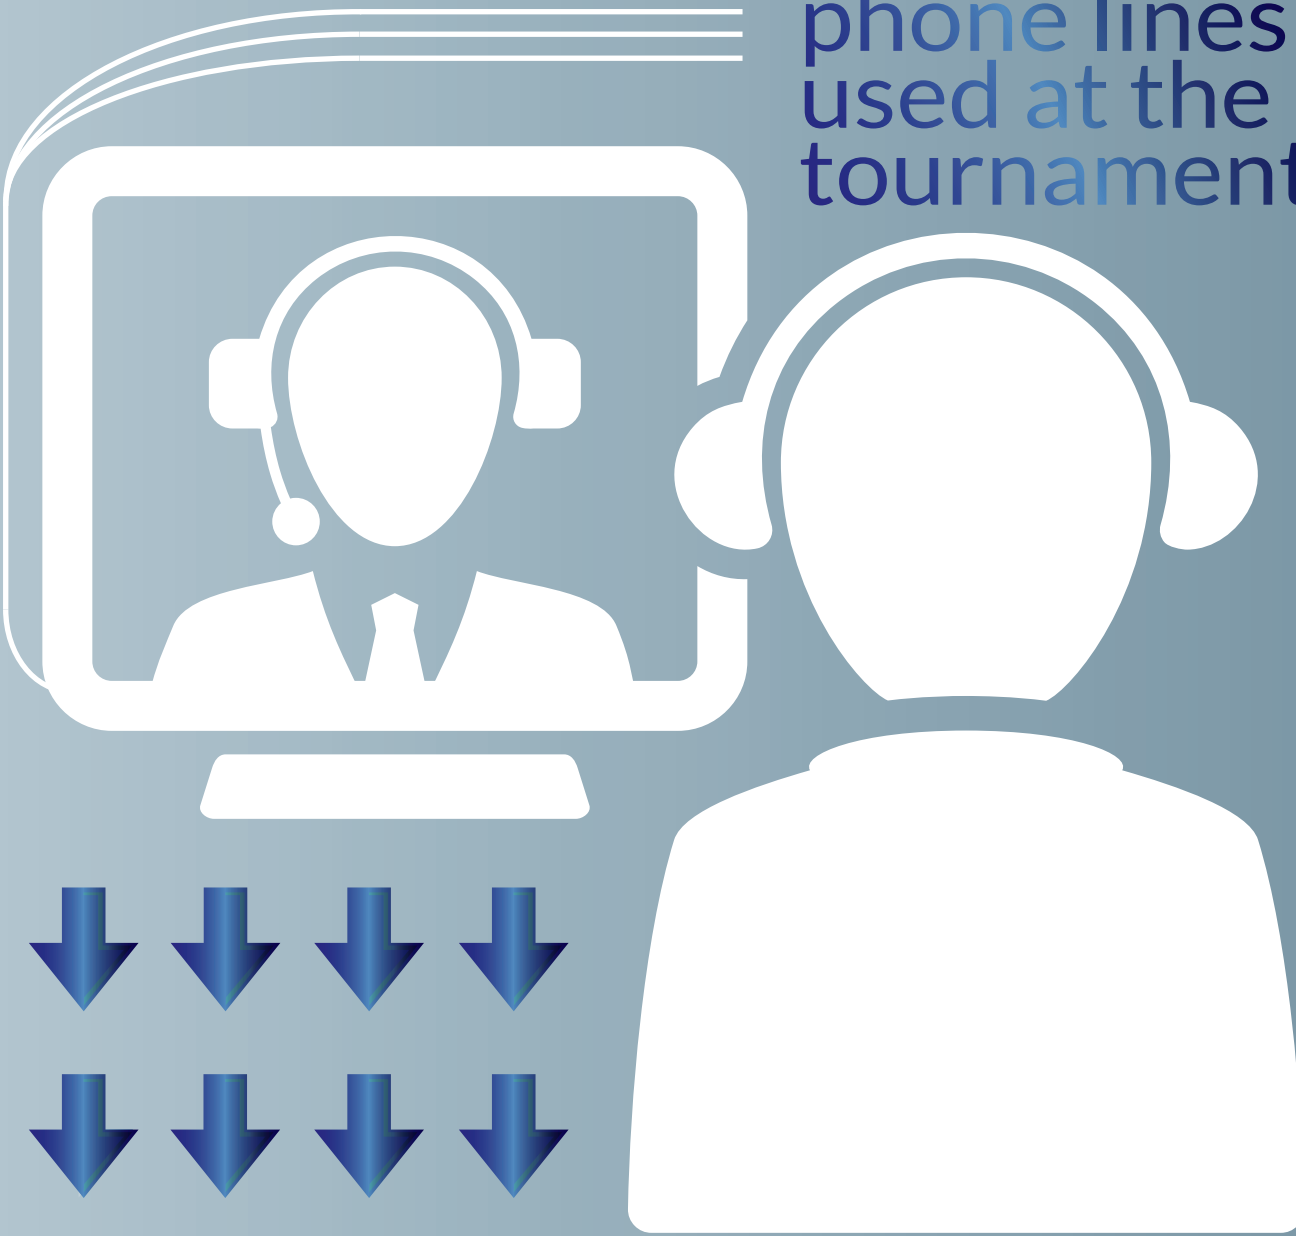

REMOTE OPERATIONS

at the 2014 NCAA Women's Basketball Championship

256

phone lines used at the tournament

BY THE NUMBERS

- 240 hours of satellite time
- 42 high-speed data connections
- 16 satellite uplinks
- 6 managed fiber optic solutions

THE CREW

21 LOCATIONS ACROSS THE COUNTRY

IN 330 POSITIONS FOR 63 GAMES